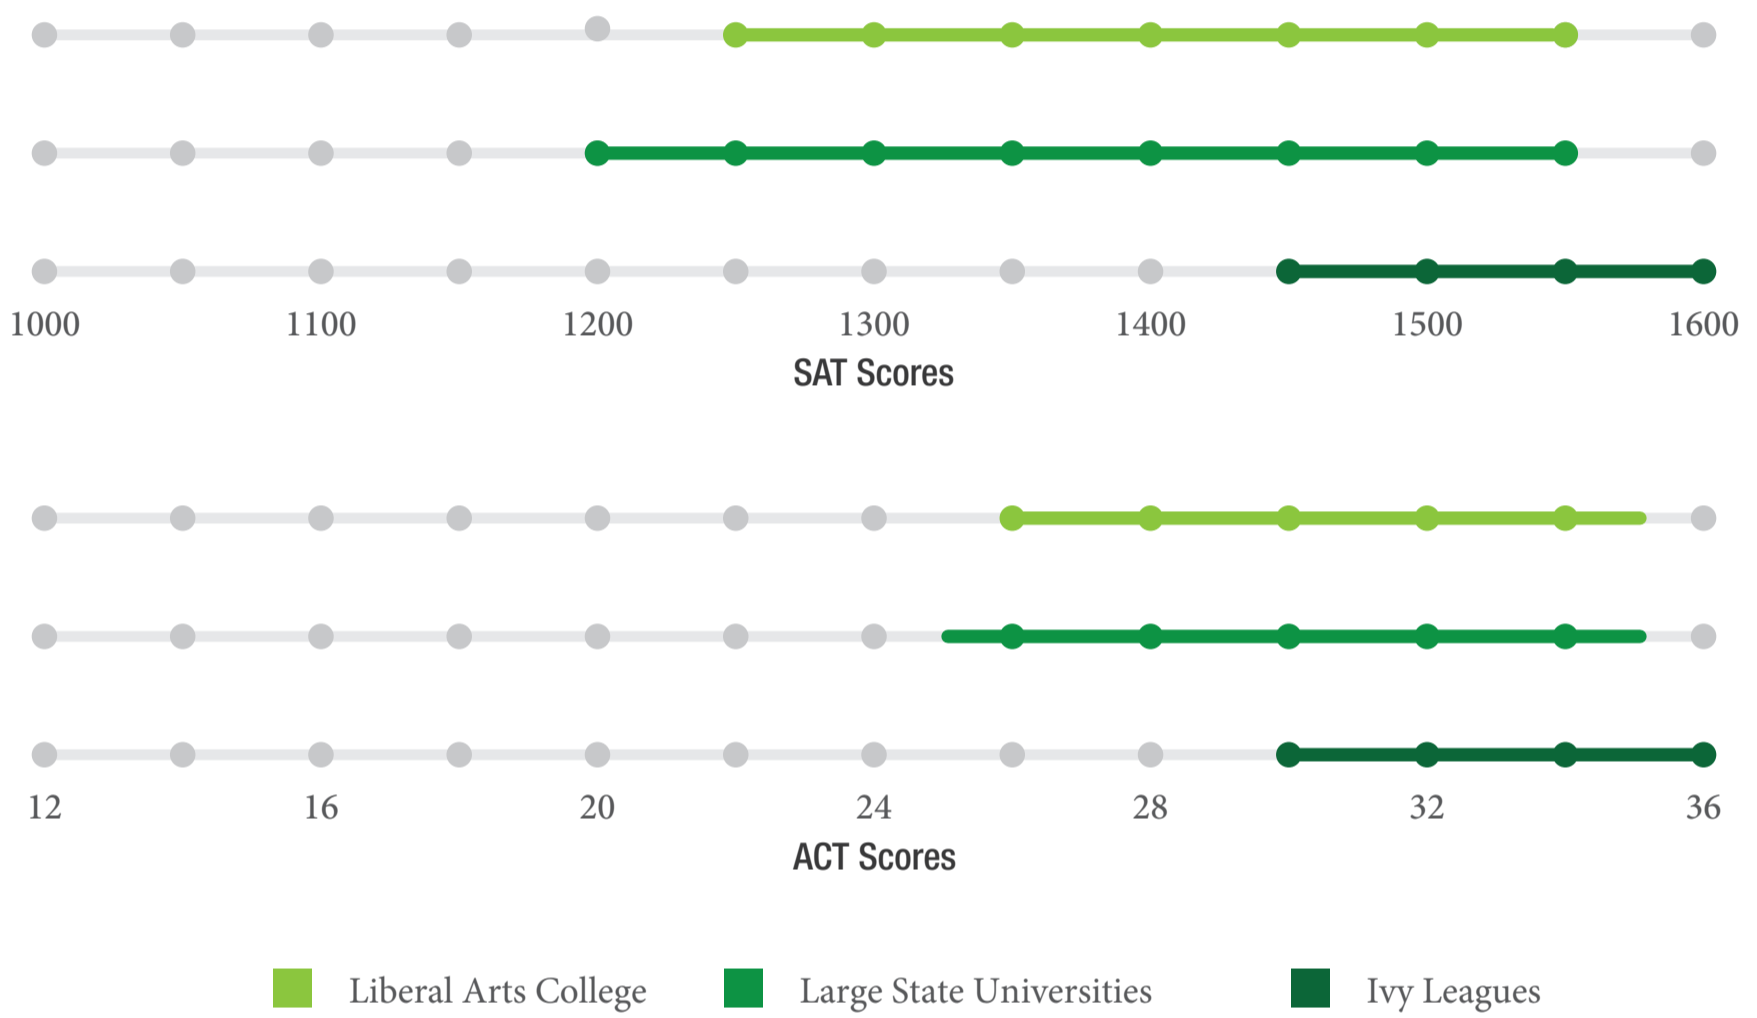

# Ivy Global College Admissions Process

## Components of the Application

## SAT / ACT Scores for Admission

Estimated 25th - 75th percentile SAT and ACT admission scores in 2017

### Liberal Arts College

Williams College